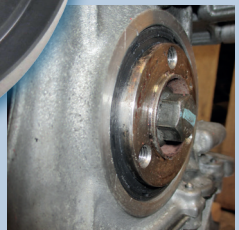

www.asttools.co.uk

+44 (0)1527 522550

sales@asttools.co.uk