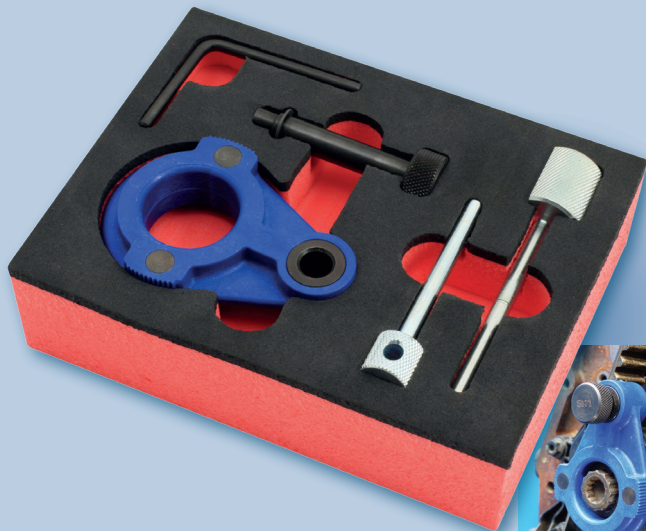

TOOLS FOCUS

NEW TO RANGE WORKSHOP ESSENTIALS

Designers and manufacturers of
Automotive Special Service Tools

APRIL 2024

AST6080 XZN SPLINE IMPACT SOCKET SET 12pc

AST6080 is a specialised Spline Impact Socket Set covering a wide range of XZN spline fastener sizes - M6 to M18.

Socket sizes M18 to M10 are each supplied in two lengths - 78mm and 43mm, 1/2" square drive.

Socket sizes M8 and M6 are 52mm long, 3/8" drive.

AST4773 4 PIECE DIESEL GLOW PLUG SOCKET SET

Comprises 4 Specialised Sockets with 3/8" Drive (8mm, 9mm, 10mm and 12mm).

The sockets have an internal rubber sleeve to prevent damage to the plug and a universal joint to improve access onto the glow plug.

AST5174 DIESEL 1.4 / 1.6 / 2.0 TDI (EA288) COMMON RAIL (BELT) ENGINE VALVE TIMING CHECK KIT - VAG

Equivalent to OE References: T10060A, T10490, T10492, VAG3359

AST5257 PSA 1.0VTI/1.2VTI 'EB' SERIES PETROL ENGINE SEAL INSTALLER

AST5257 seal installer can be used in conjunction with the existing bolts from the crankshaft pulley to drive the crankshaft seal to its final position within the engine casing. The seal is installed to a final position that is below the surface of the engine casing - standard installation adaptors will not install the seal to the correct position in the engine casing.